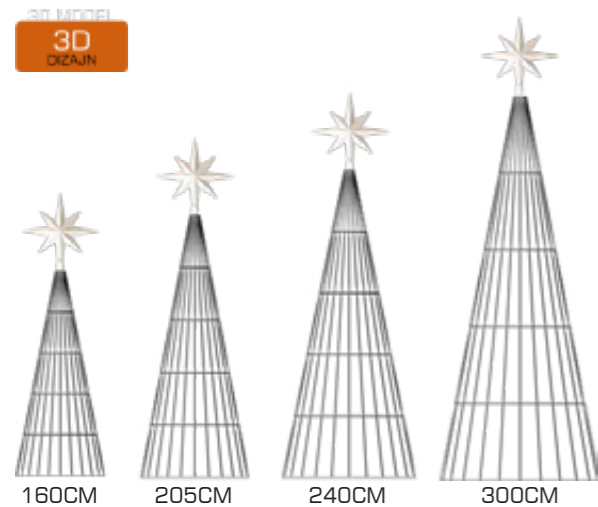

VISINA	PROMJER	MAGENTA (led toplo bijelo)	LILA (led toplo bijelo)	SVIJETLO PLAVO (led bijelo)	PLAVO (led bijelo)	ZELENO (led bijelo)	ZELENO RELJEF (led bijelo)	SVIJETLO ZELENO (led toplo bijelo)
160	70	SM760-1PO-05	SM760-1PO-04	SM760-1PO-01	SM760-5PO-10	SM760-5PO-11	SM760-1PO-09	SM760-1PO-02
205	85	SM760-2PO-05	SM760-2PO-04	SM760-2PO-01	SM760-6PO-10	SM760-6PO-11	SM760-2PO-09	SM760-2PO-02
240	105	SM760-3PO-05	SM760-3PO-04	SM760-3PO-01	SM760-7PO-10	SM760-7PO-11	SM760-3PO-09	SM760-3PO-02
300	125	SM760-1PO-05	SM760-1PO-04	SM760-1PO-01	SM760-1PO-10	SM760-1PO-11	SM760-1PO-09	SM760-1PO-02

VISINA	PROMJER	CRVENO (led bijelo)	CRVENO RELJEF (led toplo bijelo)	ZLATNO (led toplo bijelo)	ZLATNO RELJEF (led toplo bijelo)	GRIMIZ (led toplo bijelo)	BIJELO (led bijelo)	SREBRO (led bijelo)
160	70	SM760-5PO-09	SM760-1PO-17	SM760-5PO-12	SM760-1PO-07	SM760-1PO-18	SM760-5PO-14	SM760-1PO-19
205	85	SM760-6PO-09	SM760-2PO-17	SM760-6PO-12	SM760-2PO-07	SM760-2PO-18	SM760-6PO-14	SM760-2PO-19
240	105	SM760-7PO-09	SM760-3PO-17	SM760-7PO-12	SM760-3PO-07	SM760-3PO-18	SM760-7PO-14	SM760-3PO-19
300	125	SM760-1PO-09	SM760-1PO-17	SM760-1PO-12	SM760-1PO-07	SM760-1PO-18	SM760-1PO-14	SM760-1PO-19

U PONUDI SU 3D JELE DO VISINE 5M

BOJE: DEKOR: SM760-1PO-12 BOJE: DEKOR: SM760-1PO-09 BOJE: DEKOR: SM760-1PO-17 BOJE: DEKOR: SM760-1PO-18 BOJE: DEKOR: SM760-1PO-10 BOJE: DEKOR: SM760-1PO-11 BOJE: DEKOR: SM760-1PO-14

Mi smo dekoacija i danju!