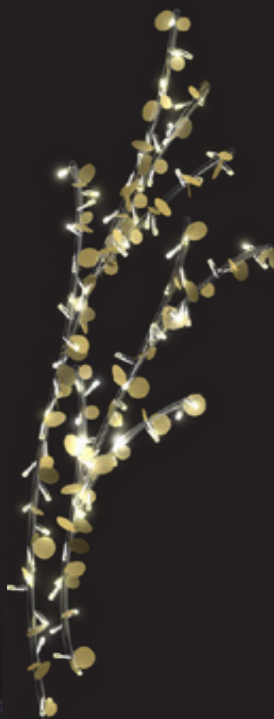

ARIES STUP

SMD LED
SMD
FORMA SMD

DIM: 110cm (V) x 45cm (Š)
BOJE: LED SMD Toplo bijelo

NM137-1ST-01

LIPA GRANA

SM182-1ST-01

SMD LED
SMD
FORMA SMD

DEKOR. MOTIV
DANJU
VIDNO