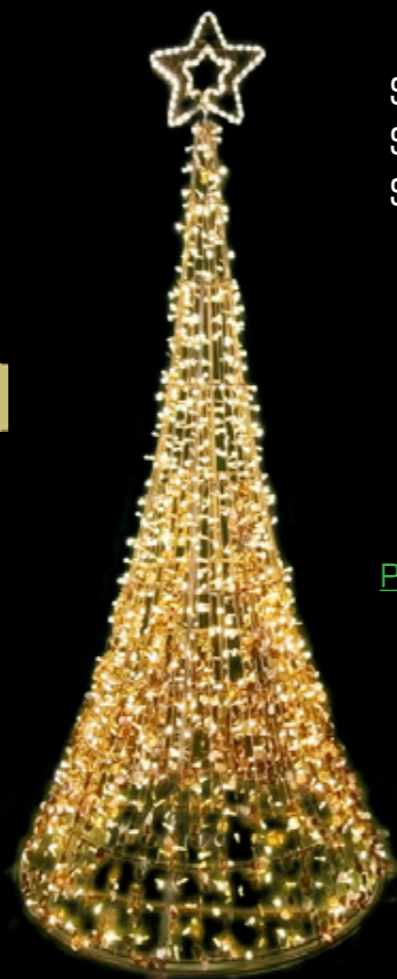

ZLATNA

SDM760-1PO-02, 205 cm
SDM760-2PO-02, 240 cm
SDM760-2PO-02, 285 cm

[POGLEDAJ VIDEO!](#)

*Naša
preporuka !*

DIZAJN

*Naša
preporuka !*