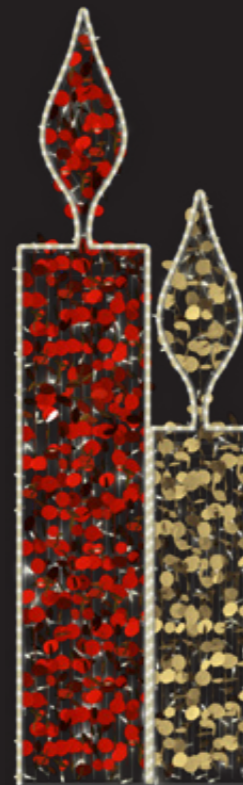

SVIJEĆE

NM158-2ST-01